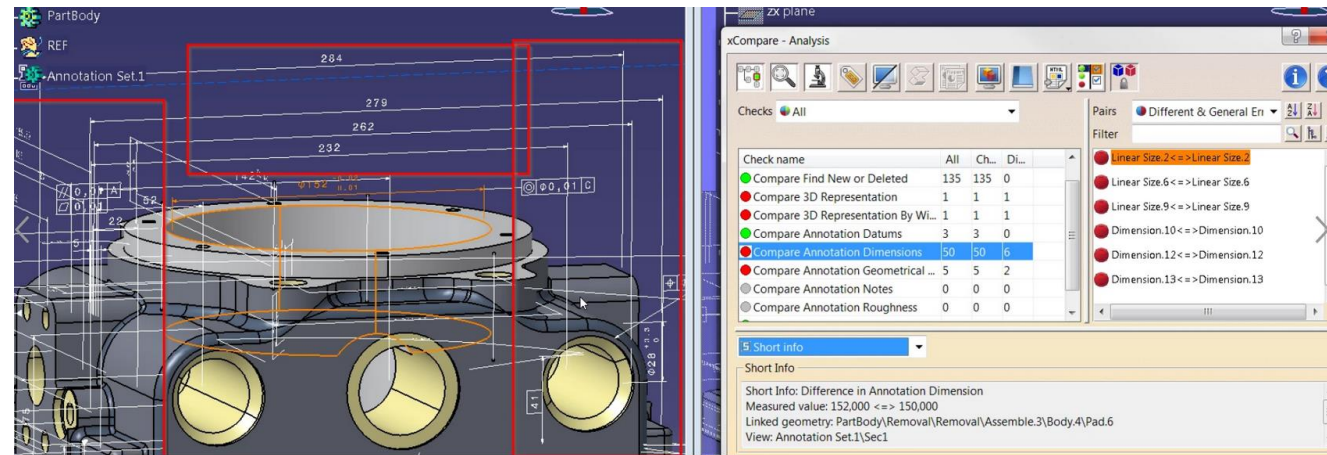

TECHNIA
ADDNODE GROUP

xCompare

What's New
2.8.1

EXPERIENCE PACKAGED

- Customization of analysis window icons

- Better highlight of PMI differences

- Highlight small areas in "Compare Model by Image" overlay image

- 3DRepresentation
 - Improve performance and quality